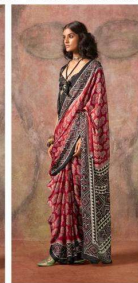

  
RAJTEX  
*and beyond*

mens wear | lahanga | shi sarees

**KHOJ**  
414010

**RAITEX**  
The Art of Fashion

# KHOJ

AJRAKH PRINTED SATIN GEORGETTE SAREES

414001

414002

414003

414004

414005

414006