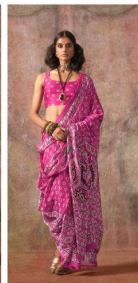

  
RAJTEX  
*and beyond*

mens wear | lahanga | shi sarees

**KHOJ**  
414010

**RAITEX**  
The Art of Fashion

# KHOJ

AJRAKH PRINTED SATIN GEORGETTE SAREES

414001

414002

414003

414004

414005

414006