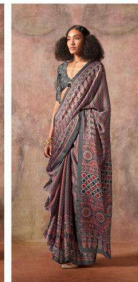

RAITEX
The Art of Fashion

KHOJ

AJRAKH PRINTED SATIN GEORGETTE SAREES

414001

414002

414003

414004

414005

414006

414007

414008

414009

414010