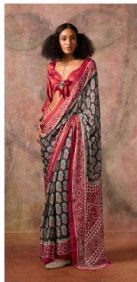

# KHOJ

AJRAKH PRINTED SATIN GEORGETTE SAREES

414001

414002

414003

414004

414005

414006