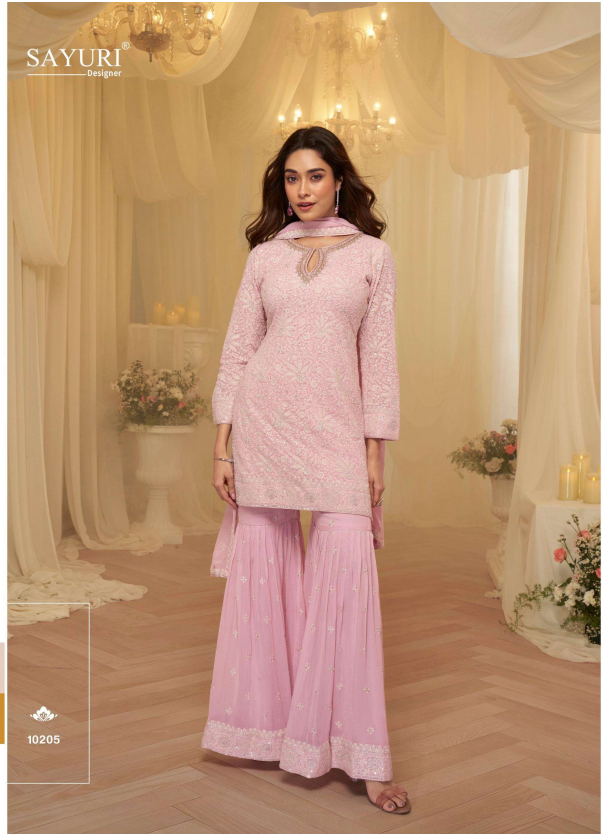

SAYURI[®]
Designer
ASMITA

SAYURI[®]
Designer

10205

feel your ethnic love with embroidery detailed dress and make your wardrobe's worth investment!

SAYURI[®]
Designer

10203

SAYURI[®]
Designer

The festive season
this festive season shine on
with the newest trend,
adorn these dresses
with overall grace!

10204

SAYURI®
Designer

Experience the beauty of ethnic artistry in this intricately embellished outfit.

SAYURI[®]
Designer
ASMITA