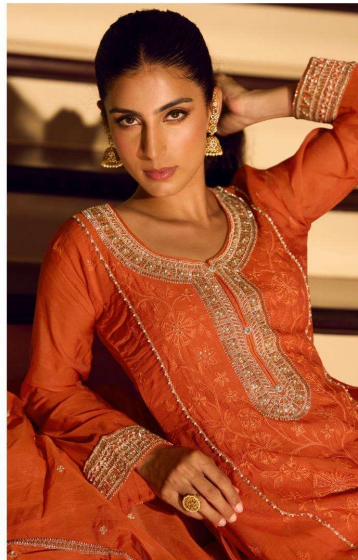

SAYURI®
Designer

*Winter is not a season,
Grace your style with **Exceptional** ethnic essence that is sure to stun!
it's a celebration of layers."*

10201
←●●●●→