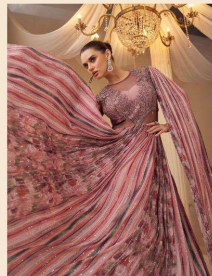

SAYURI[®]
Designer

◆
ICONIC ESSENTIALS
Inspired by the ocean's whisper.

SAYURI[®]
Designer

CRAFTED WITH
the essence of the bold memories.

◆ 5885

SAYURI®
Designer

Aarohi

◆
PRETTY LOOK:
Embrace your pretty look with elegance.

SAYURI®
— Designer

◆
CONFIDENCE IS KEY:
Each thread weaves a memory.

Fashion is about suspense and surprise and fantasy, it is about setting your own values!

SAYURI[®]
Designer
Aarohi

FASHION FADE. ◆

SAYURI[®]
Designer