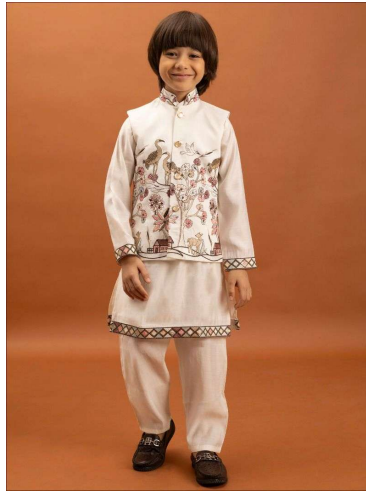

  
CLLEORA  
91014

Color : Maroon  
Fabric : Viscose Silk

Work : Mutli Color Thread with Sequince Embroidered Work

  
CLLEORA  
91016

## MINI ETHNIC

KIDS WEAR SPECIAL KOTI - KURTA WITH PANT

Design NO. (SKU)	Kurta - Bottom Color	Kurta - Bottom Fabric	Kurta - Koti WORK	Weight	TYPE - READY TO WEAR - SIZE					
					91011-91016					
All Products From 91011-91016 Will Have M-L-XL Size and the Garment Chest - Length (Kurta/Koti) - Bottom Measurement for Each Size Will Be the Same Across All Products as Per the Size Chart Below.					24 SIZE (6-7 YEAR)	26 SIZE (7-8 YEAR)	28 SIZE (9-10 YEAR)	30 SIZE (10-11 YEAR)	32 SIZE (11-12 YEAR)	
91011	White	Viscose Silk	Multi Color Thread with Sequence Embroidered Work	1 KG	<b>SIZE</b>					
91012	Purple	Viscose Silk	Multi Color Thread with Sequence Embroidered Work	1 KG	Kurta Measurement	28	30	32	34	36
91013	Green	Viscose Silk	Multi Color Thread with Sequence Embroidered Work	1 KG	Kurta LENGTH	26	28	30	32	34
91014	Yellow	Viscose Silk	Multi Color Thread with Sequence Embroidered Work	1 KG	KOTI (JECKET) MEASUREMENT CHEST	27	29	31	33	35
91015	Blue Grey	Viscose Silk	Multi Color Thread with Sequence Embroidered Work	1 KG	KOTI (JECKET) LENGTH	18	19	20	21	22
91016	Maroon	Viscose Silk	Multi Color Thread with Sequence Embroidered Work	1 KG	BOTTOM LENGTH MEASUREMENT	28	30	32	34	36
THIS BOOK / CATALOGUE / LOGO / ARE PROTECTED UNDER COPYRIGHT ACT. AN ILLEGAL/UNAUTHORIZED REPRINT, PUBLISHING, REPRODUCTION, DISTRIBUTION AND MODIFICATION OF ANY IMAGES, PHOTOGRAPHS AND PRODUCTS, TOTALLY OR IN PART, FOR ANY PURPOSE, REASON OR CAUSE IS STRICTLY PROHIBITED AND PUNISHABLE UNDER LAW.										

Color: White  
Fabric: Viscose Silk

Work: Multi Color Thread with Sequince Embroidered Work

  
CLLEORA  
91011

CLLEORA

91013

Color : Green  
Fabric : Viscose Silk

Work : Mutli Color Thread with Sequince Embroidered Work